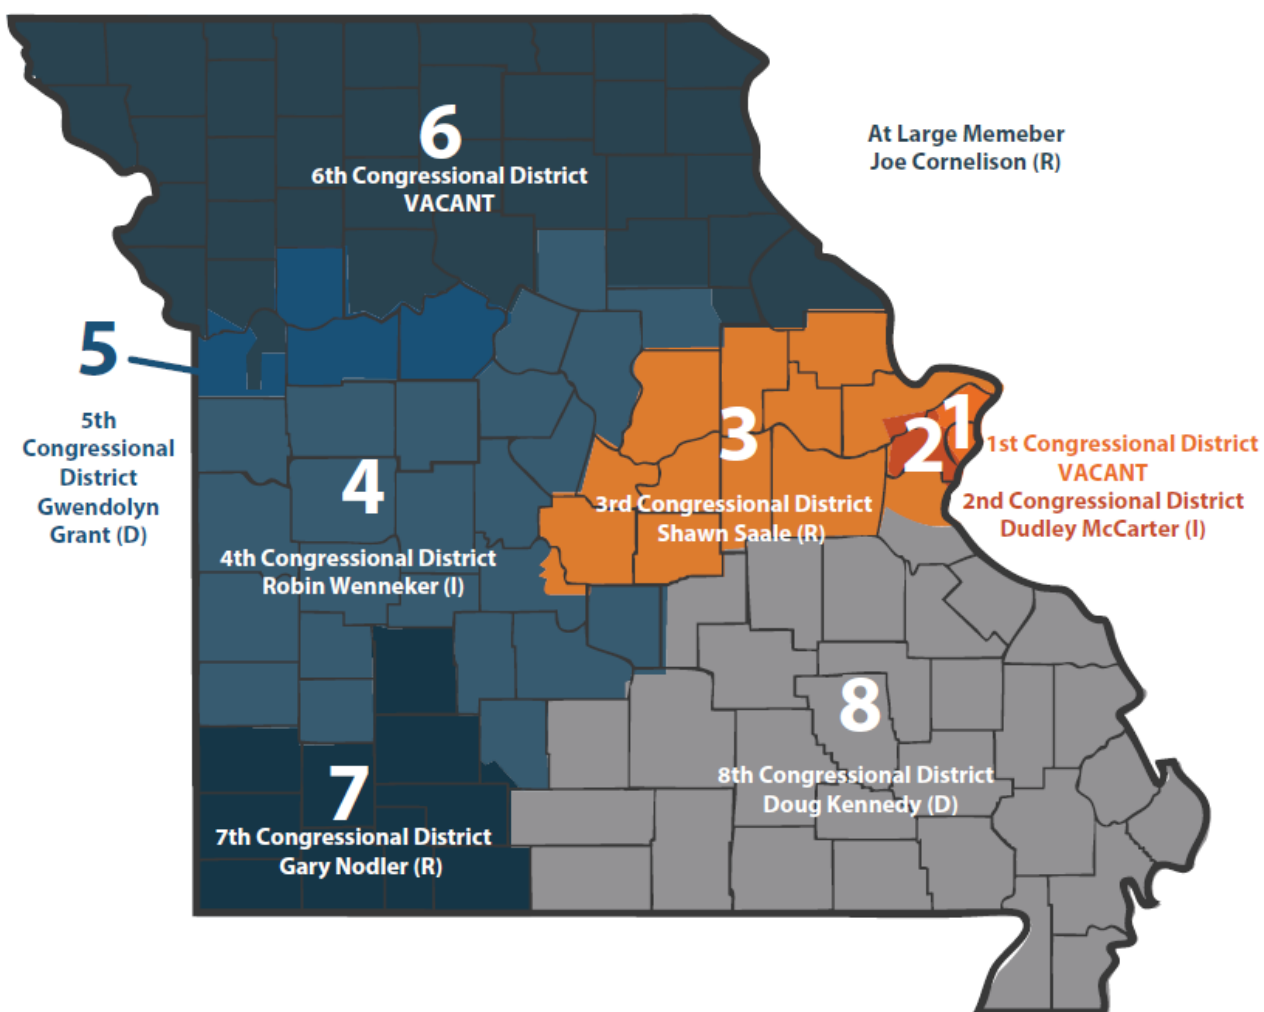

# Coordinating Board for Higher Education

## Members by Congressional District

**8th District:** Mr. Douglas Kennedy - 11/5/2015 to 6/27/2020

**At Large Member:** Mr. Joe Cornelison - 12/13/2017 to 6/27/2020

District	Description of boundary	Population
1	St. Louis County (part of), St. Louis City	736,055
2	Counties of Jefferson (part of), St. Charles (part of), St. Louis County (part of)	767,531
3	Counties of Jefferson (part of), Franklin, Gasconade, Maries, Osage, Cole, Callaway, Montgomery, Warren, Lincoln (part of), St. Charles (part of), Miller, Camden (part of)	774,899
4	Counties of Audrain (part of), Randolph, Boone, Howard, Moniteau, Cooper, Morgan, Camden (part of), Hickory, Benton, Pettis, Johnson, Henry, St. Clair, Cedar, Dade, Barton, Vernon, Bates, Cass, Dallas, Laclede, Pulaski, Webster (part of)	762,763
5	Counties of Jackson (part of), Ray, Lafayette, Saline, Clay (part of)	757,920
6	Counties of Lincoln (part of), Audrain (part of), Ralls, Marion, Shelby, Lewis, Monroe, Knox, Clark, Scotland, Schuyler, Adair, Macon, Chariton, Linn, Sullivan, Putnam, Mercer, Grundy, Livingston, Carroll, Caldwell, Daviess, Harrison, Worth, Gentry, DeKalb, Clinton, Clay (part of), Jackson (part of), Platte, Buchanan, Andrew, Nodaway, Holt, Atchison	765,667
7	Counties of Jasper, Newton, McDonald, Lawrence, Barry, Stone, Taney, Christian, Greene, Polk, Webster (part of)	770,073
8	Counties of Ozark, Douglas, Wright, Texas, Howell, Oregon, Shannon, Dent, Phelps, Crawford, Washington, Jefferson (part of), Iron, Reynolds, Carter, Ripley, Butler, Wayne, Madison, St. Francois, Ste. Genevieve, Perry, Bollinger, Cape Girardeau, Scott, Stoddard, Mississippi, New Madrid, Pemiscot, Dunklin	748,764