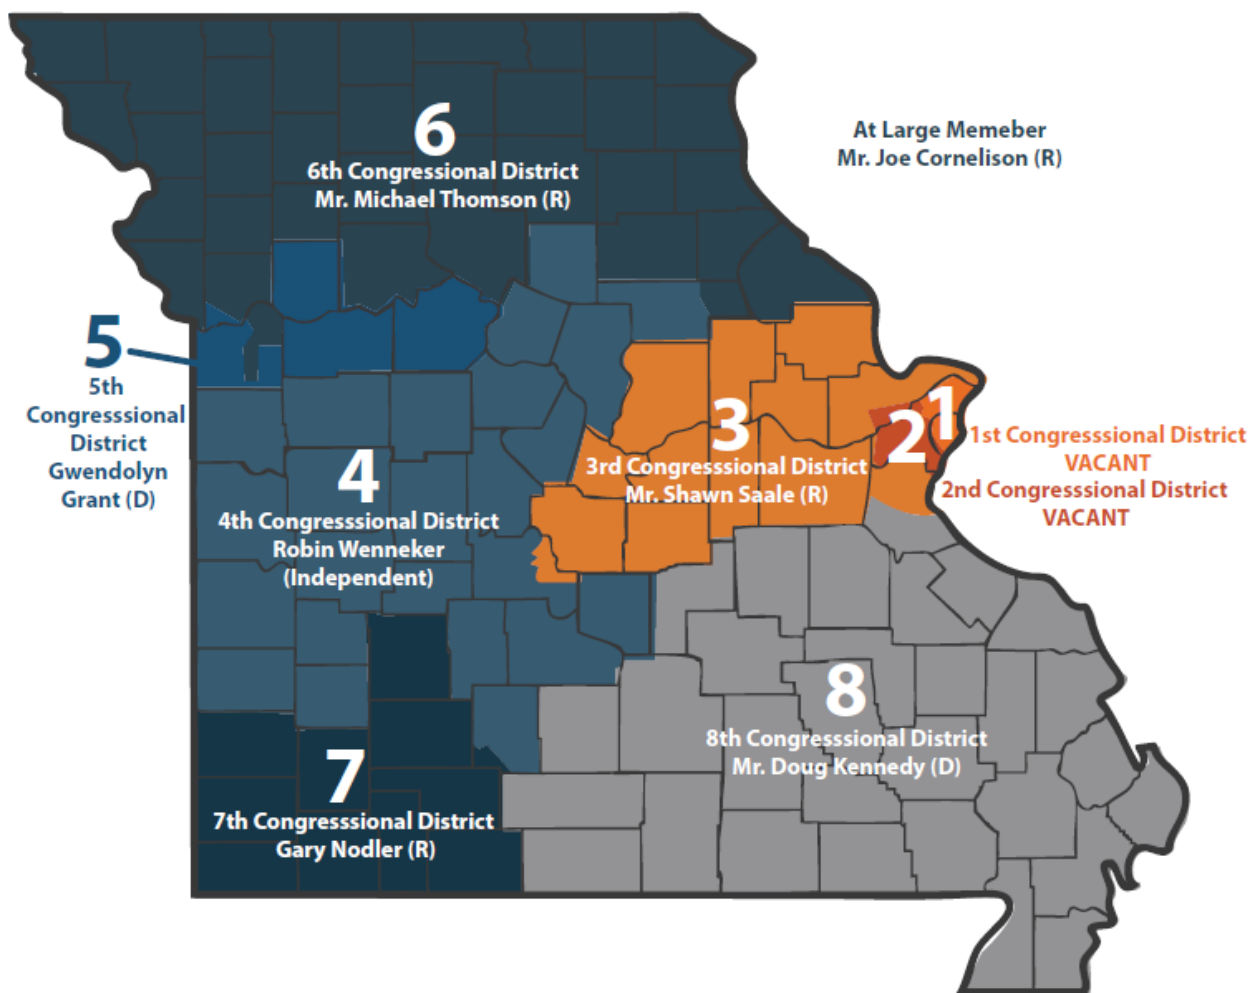

Coordinating Board for Higher Education Members by Congressional District

Coordinating Board for Higher Education Members by Congressional District

Term expirations for Coordinating Board for Higher Education Members:

7th District: Mr. Gary Nodler - 8/29/2018 to

8th District: Mr. Douglas Kennedy - 11/5/2015 to 6/27/2020

At Large Member: Mr. Joe Cornelison - 12/13/2017 to 6/27/2020

District	Description of boundary	Population
1	St. Louis County (part of), St. Louis City	736,055
2	Counties of Jefferson (part of), St. Charles (part of), St. Louis County (part of)	767,531
3	Counties of Jefferson (part of), Franklin, Gasconade, Maries, Osage, Cole, Callaway, Montgomery, Warren, Lincoln (part of), St. Charles (part of), Miller, Camden (part of)	774,899
4	Counties of Audrain (part of), Randolph, Boone, Howard, Moniteau, Cooper, Morgan, Camden (part of), Hickory, Benton, Pettis, Johnson, Henry, St. Clair, Cedar, Dade, Barton, Vernon, Bates, Cass, Dallas, Laclede, Pulaski, Webster (part of)	762,763
5	Counties of Jackson (part of), Ray, Lafayette, Saline, Clay (part of)	757,920
6	Counties of Lincoln (part of), Audrain (part of), Ralls, Marion, Shelby, Lewis, Monroe, Knox, Clark, Scotland, Schuyler, Adair, Macon, Chariton, Linn, Sullivan, Putnam, Mercer, Grundy, Livingston, Carroll, Caldwell, Daviess, Harrison, Worth, Gentry, DeKalb, Clinton, Clay (part of), Jackson (part of), Platte, Buchanan, Andrew, Nodaway, Holt, Atchison	765,667
7	Counties of Jasper, Newton, McDonald, Lawrence, Barry, Stone, Taney, Christian, Greene, Polk, Webster (part of)	770,073
8	Counties of Ozark, Douglas, Wright, Texas, Howell, Oregon, Shannon, Dent, Phelps, Crawford, Washington, Jefferson (part of), Iron, Reynolds, Carter, Ripley, Butler, Wayne, Madison, St. Francois, Ste. Genevieve, Perry, Bollinger, Cape Girardeau, Scott, Stoddard, Mississippi, New Madrid, Pemiscot, Dunklin	748,764