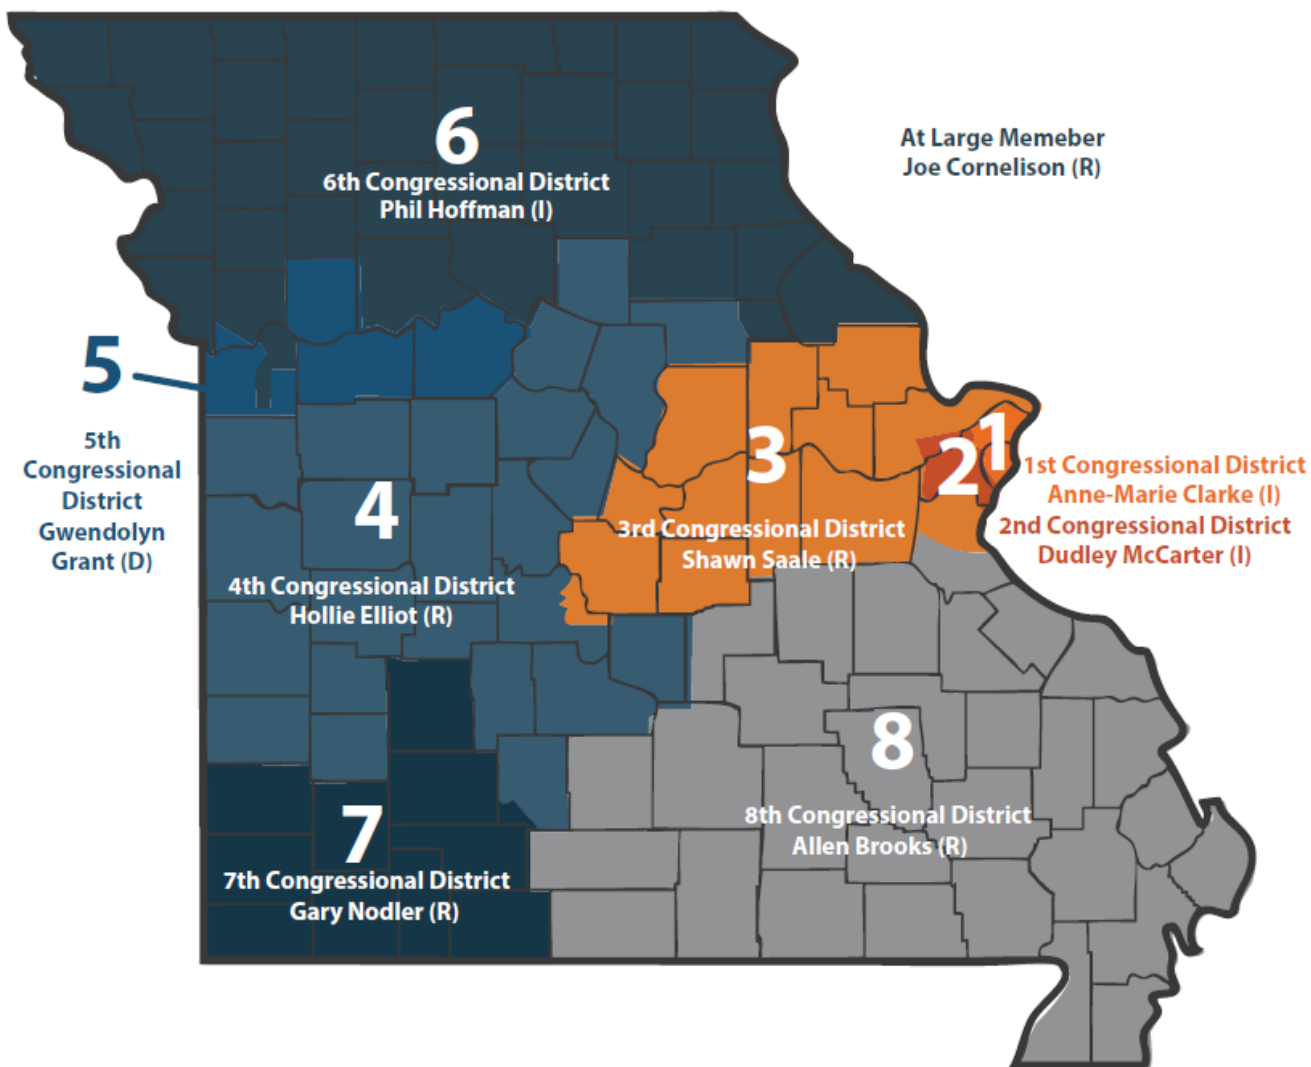

Coordinating Board for Higher Education

Members by Congressional District

Coordinating Board for Higher Education Members by Congressional District

Term expirations for Coordinating Board for Higher Education Members:

At Large Member: Mr. Joe Cornelison - 12/13/2017 to 6/27/2020

District	Description of boundary	Population
1	St. Louis County (part of), St. Louis City	736,055
2	Counties of Jefferson (part of), St. Charles (part of), St. Louis County (part of)	767,531
3	Counties of Jefferson (part of), Franklin, Gasconade, Maries, Osage, Cole, Callaway, Montgomery, Warren, Lincoln (part of), St. Charles (part of), Miller, Camden (part of)	774,899
4	Counties of Audrain (part of), Randolph, Boone, Howard, Moniteau, Cooper, Morgan, Camden (part of), Hickory, Benton, Pettis, Johnson, Henry, St. Clair, Cedar, Dade, Barton, Vernon, Bates, Cass, Dallas, Laclede, Pulaski, Webster (part of)	762,763
5	Counties of Jackson (part of), Ray, Lafayette, Saline, Clay (part of)	757,920
6	Counties of Lincoln (part of), Audrain (part of), Ralls, Marion, Shelby, Lewis, Monroe, Knox, Clark, Scotland, Schuyler, Adair, Macon, Chariton, Linn, Sullivan, Putnam, Mercer, Grundy, Livingston, Carroll, Caldwell, Daviess, Harrison, Worth, Gentry, DeKalb, Clinton, Clay (part of), Jackson (part of), Platte, Buchanan, Andrew, Nodaway, Holt, Atchison	765,667
7	Counties of Jasper, Newton, McDonald, Lawrence, Barry, Stone, Taney, Christian, Greene, Polk, Webster (part of)	770,073
8	Counties of Ozark, Douglas, Wright, Texas, Howell, Oregon, Shannon, Dent, Phelps, Crawford, Washington, Jefferson (part of), Iron, Reynolds, Carter, Ripley, Butler, Wayne, Madison, St. Francois, Ste. Genevieve, Perry, Bollinger, Cape Girardeau, Scott, Stoddard, Mississippi, New Madrid, Pemiscot, Dunklin	748,764