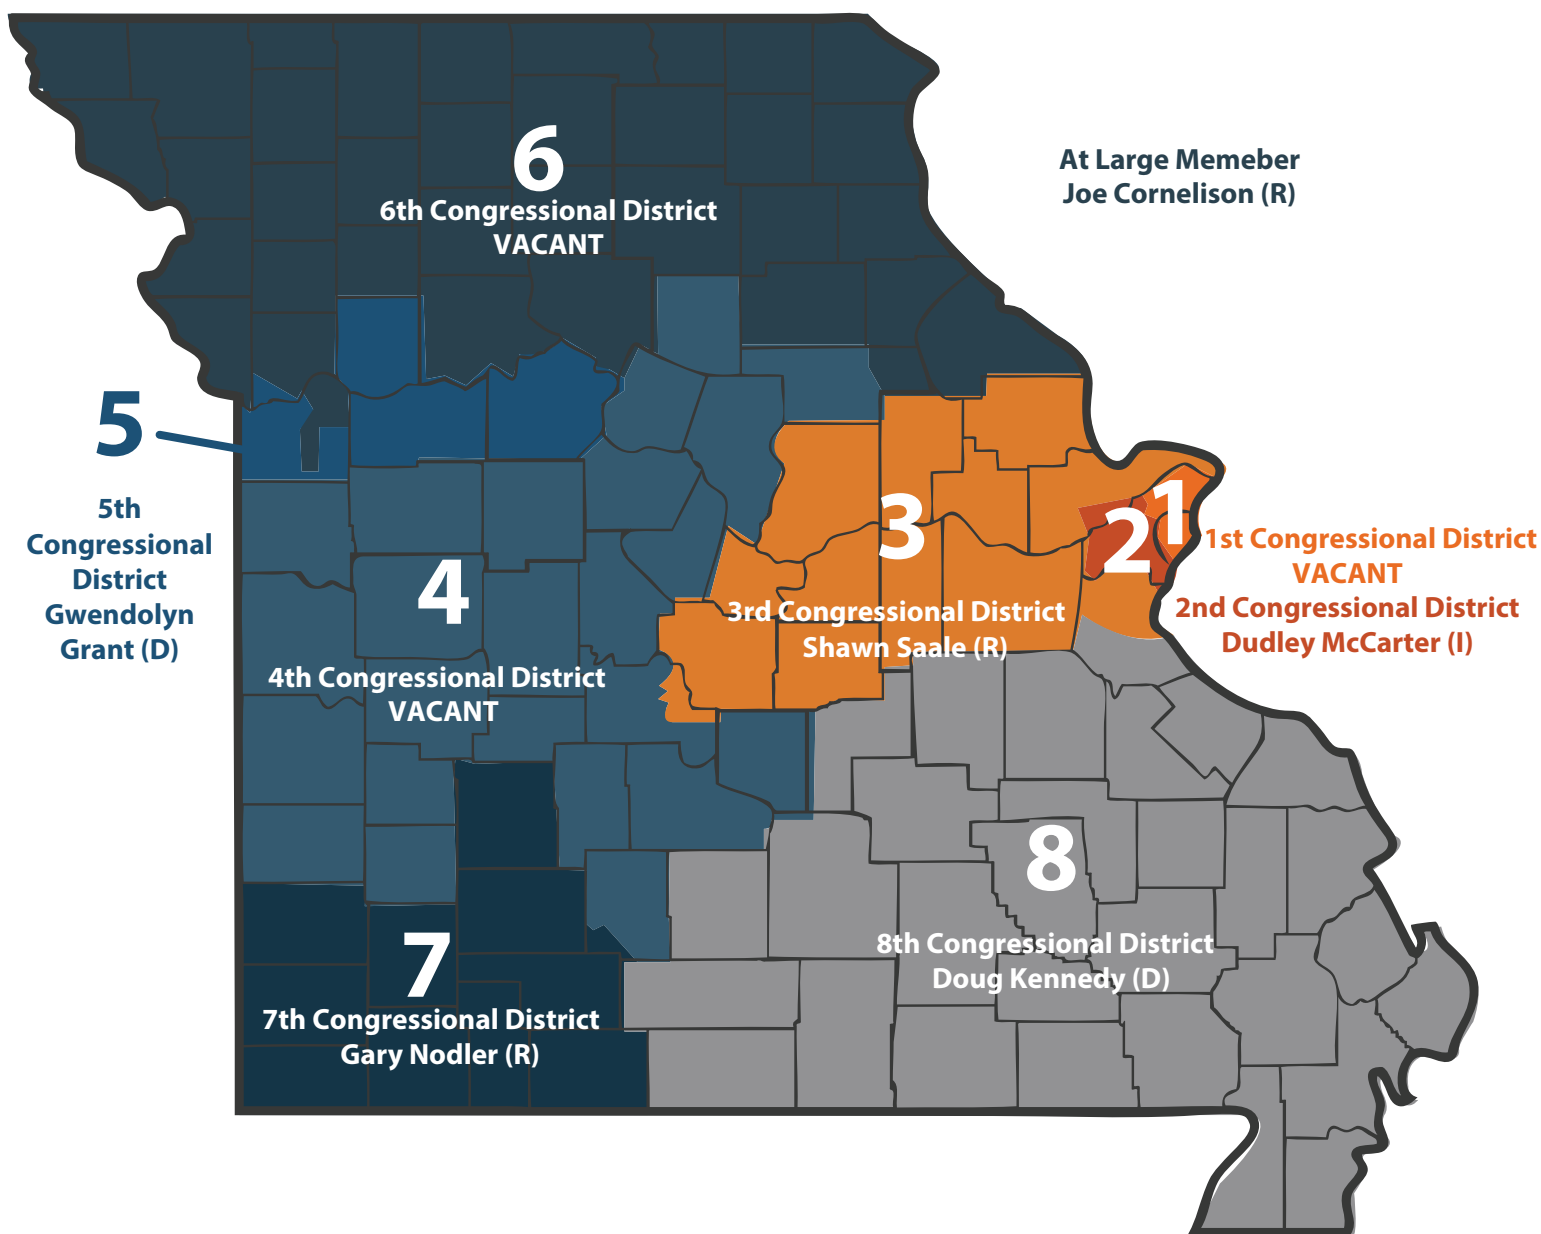

Coordinating Board for Higher Education Members by Congressional District

Coordinating Board for Higher Education Members by Congressional District

Term expirations for Coordinating Board for Higher Education Members:

6th District: VACANT

7th District: Mr. Gary Nodler - 8/29/2018 to 6/27/2022

8th District: Mr. Douglas Kennedy - 11/5/2015 to 6/27/2020

At Large Member: Mr. Joe Cornelison - 12/13/2017 to 6/27/2020

District	Description of boundary	Population
1	St. Louis County (part of), St. Louis City	736,055
2	Counties of Jefferson (part of), St. Charles (part of), St. Louis County (part of)	767,531
3	Counties of Jefferson (part of), Franklin, Gasconade, Maries, Osage, Cole, Callaway, Montgomery, Warren, Lincoln (part of), St. Charles (part of), Miller, Camden (part of)	774,899
4	Counties of Audrain (part of), Randolph, Boone, Howard, Moniteau, Cooper, Morgan, Camden (part of), Hickory, Benton, Pettis, Johnson, Henry, St. Clair, Cedar, Dade, Barton, Vernon, Bates, Cass, Dallas, Laclede, Pulaski, Webster (part of)	762,763
5	Counties of Jackson (part of), Ray, Lafayette, Saline, Clay (part of)	757,920
6	Counties of Lincoln (part of), Audrain (part of), Ralls, Marion, Shelby, Lewis, Monroe, Knox, Clark, Scotland, Schuyler, Adair, Macon, Chariton, Linn, Sullivan, Putnam, Mercer, Grundy, Livingston, Carroll, Caldwell, Daviess, Harrison, Worth, Gentry, DeKalb, Clinton, Clay (part of), Jackson (part of), Platte, Buchanan, Andrew, Nodaway, Holt, Atchison	765,667
7	Counties of Jasper, Newton, McDonald, Lawrence, Barry, Stone, Taney, Christian, Greene, Polk, Webster (part of)	770,073
8	Counties of Ozark, Douglas, Wright, Texas, Howell, Oregon, Shannon, Dent, Phelps, Crawford, Washington, Jefferson (part of), Iron, Reynolds, Carter, Ripley, Butler, Wayne, Madison, St. Francois, Ste. Genevieve, Perry, Bollinger, Cape Girardeau, Scott, Stoddard, Mississippi, New Madrid, Pemiscot, Dunklin	748,764