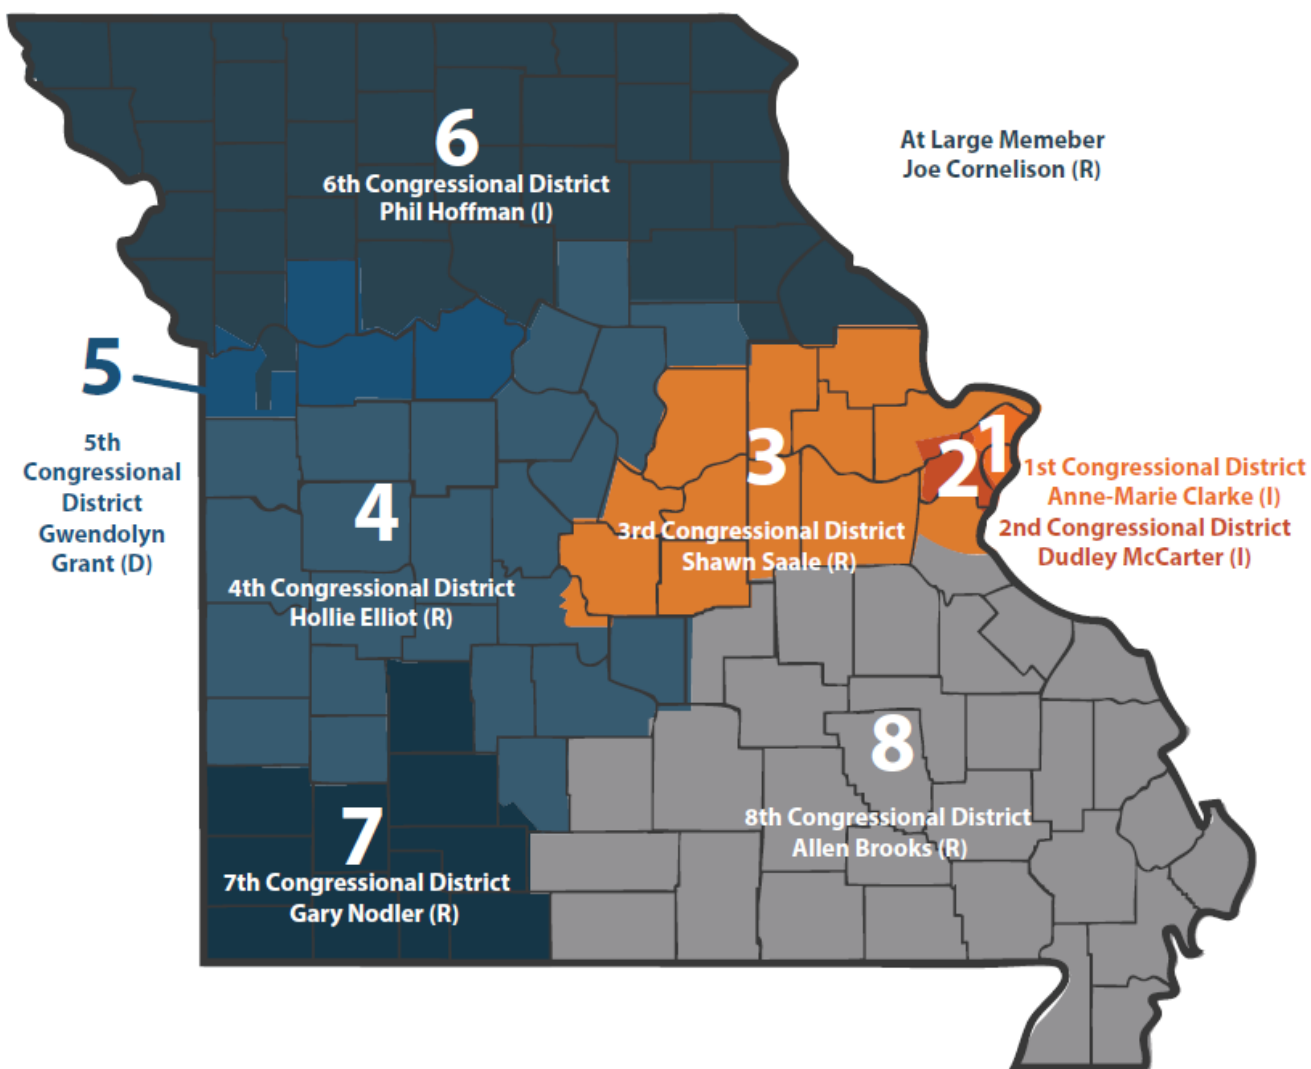

Coordinating Board for Higher Education Members by Congressional District

Coordinating Board for Higher Education Members by Congressional District

Term expirations for Coordinating Board for Higher Education Members:

At Large Member: Mr. Joe Cornelison - 12/13/2017 to 6/27/2020

District	Description of boundary	Population
1	St. Louis County (part of), St. Louis City	736,055
2	Counties of Jefferson (part of), St. Charles (part of), St. Louis County (part of)	767,531
3	Counties of Jefferson (part of), Franklin, Gasconade, Maries, Osage, Cole, Callaway, Montgomery, Warren, Lincoln (part of), St. Charles (part of), Miller, Camden (part of)	774,899
4	Counties of Audrain (part of), Randolph, Boone, Howard, Moniteau, Cooper, Morgan, Camden (part of), Hickory, Benton, Pettis, Johnson, Henry, St. Clair, Cedar, Dade, Barton, Vernon, Bates, Cass, Dallas, Laclede, Pulaski, Webster (part of)	762,763
5	Counties of Jackson (part of), Ray, Lafayette, Saline, Clay (part of)	757,920
6	Counties of Lincoln (part of), Audrain (part of), Ralls, Marion, Shelby, Lewis, Monroe, Knox, Clark, Scotland, Schuyler, Adair, Macon, Chariton, Linn, Sullivan, Putnam, Mercer, Grundy, Livingston, Carroll, Caldwell, Daviess, Harrison, Worth, Gentry, DeKalb, Clinton, Clay (part of), Jackson (part of), Platte, Buchanan, Andrew, Nodaway, Holt, Atchison	765,667
7	Counties of Jasper, Newton, McDonald, Lawrence, Barry, Stone, Taney, Christian, Greene, Polk, Webster (part of)	770,073
8	Counties of Ozark, Douglas, Wright, Texas, Howell, Oregon, Shannon, Dent, Phelps, Crawford, Washington, Jefferson (part of), Iron, Reynolds, Carter, Ripley, Butler, Wayne, Madison, St. Francois, Ste. Genevieve, Perry, Bollinger, Cape Girardeau, Scott, Stoddard, Mississippi, New Madrid, Pemiscot, Dunklin	748,764