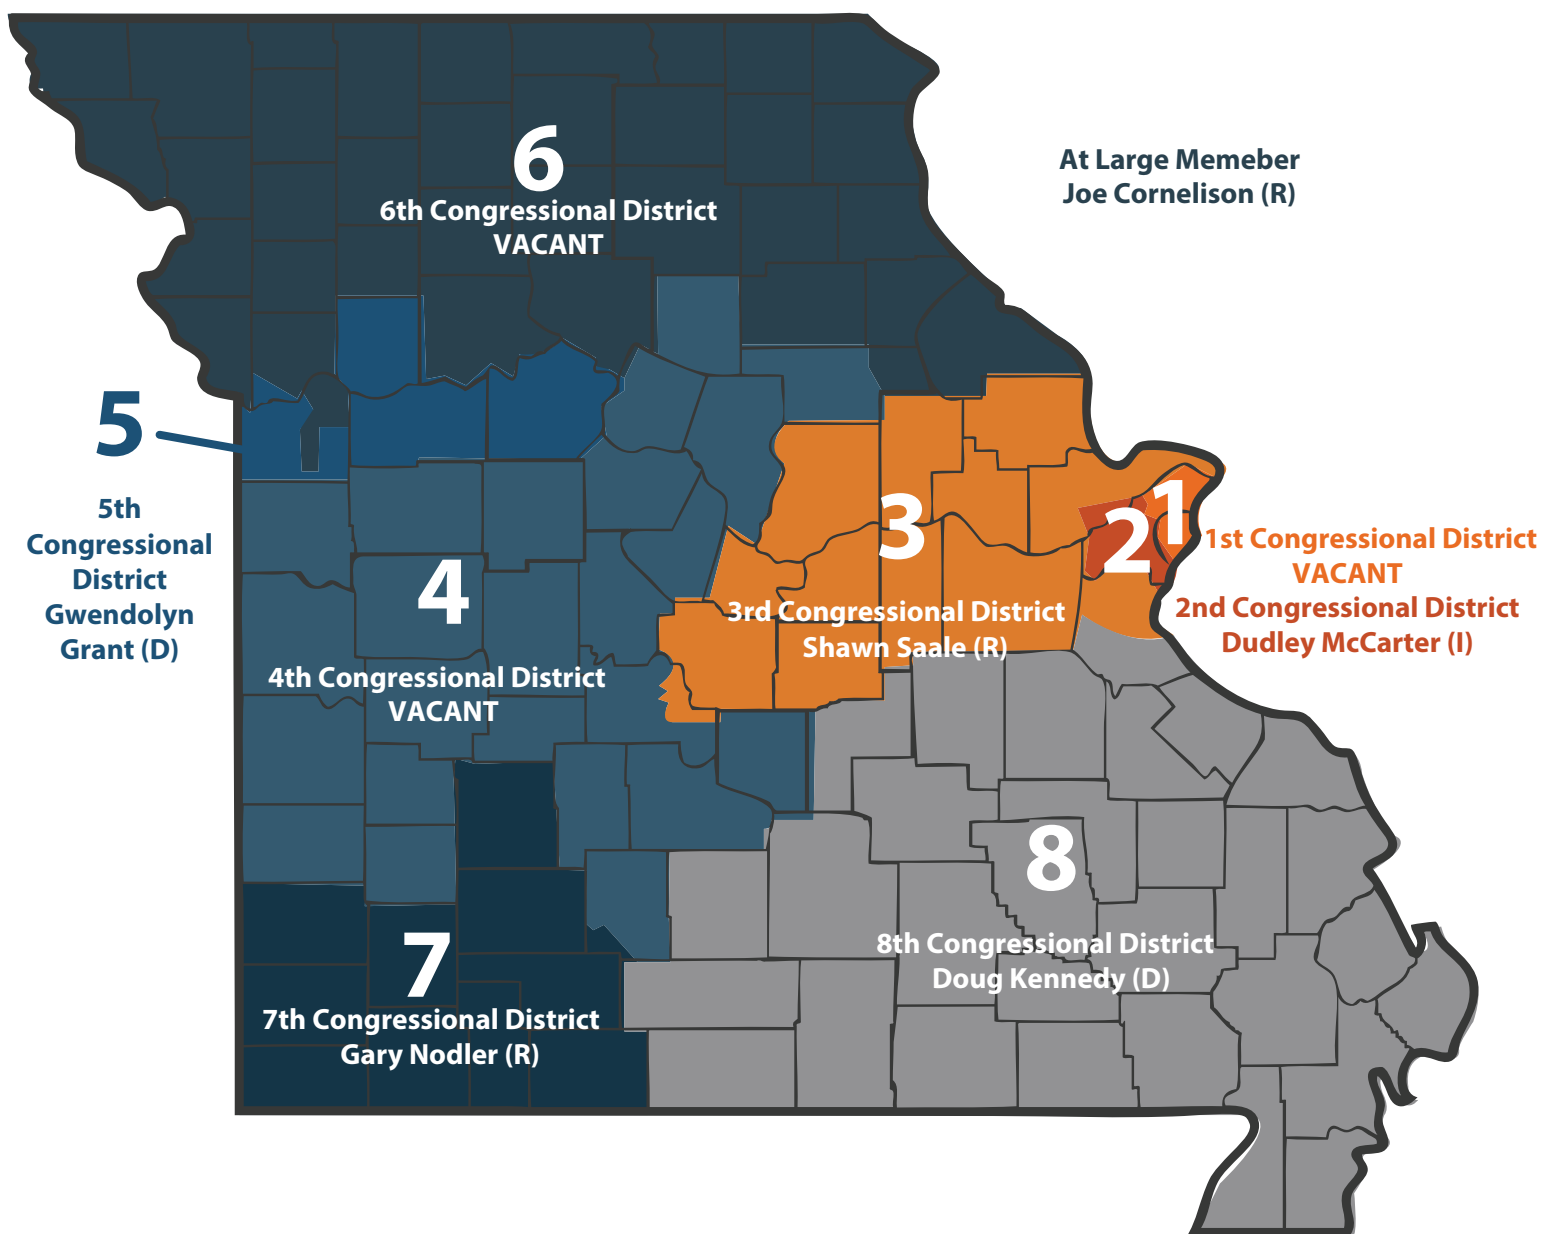

# Coordinating Board for Higher Education

## Members by Congressional District

**At Large Member:** Mr. Joe Cornelison - 12/13/2017 to 6/27/2020

District	Description of boundary	Population
1	St. Louis County (part of), St. Louis City	736,055
2	Counties of Jefferson (part of), St. Charles (part of), St. Louis County (part of)	767,531
3	Counties of Jefferson (part of), Franklin, Gasconade, Maries, Osage, Cole, Callaway, Montgomery, Warren, Lincoln (part of), St. Charles (part of), Miller, Camden (part of)	774,899
4	Counties of Audrain (part of), Randolph, Boone, Howard, Moniteau, Cooper, Morgan, Camden (part of), Hickory, Benton, Pettis, Johnson, Henry, St. Clair, Cedar, Dade, Barton, Vernon, Bates, Cass, Dallas, Laclede, Pulaski, Webster (part of)	762,763
5	Counties of Jackson (part of), Ray, Lafayette, Saline, Clay (part of)	757,920
6	Counties of Lincoln (part of), Audrain (part of), Ralls, Marion, Shelby, Lewis, Monroe, Knox, Clark, Scotland, Schuyler, Adair, Macon, Chariton, Linn, Sullivan, Putnam, Mercer, Grundy, Livingston, Carroll, Caldwell, Daviess, Harrison, Worth, Gentry, DeKalb, Clinton, Clay (part of), Jackson (part of), Platte, Buchanan, Andrew, Nodaway, Holt, Atchison	765,667
7	Counties of Jasper, Newton, McDonald, Lawrence, Barry, Stone, Taney, Christian, Greene, Polk, Webster (part of)	770,073
8	Counties of Ozark, Douglas, Wright, Texas, Howell, Oregon, Shannon, Dent, Phelps, Crawford, Washington, Jefferson (part of), Iron, Reynolds, Carter, Ripley, Butler, Wayne, Madison, St. Francois, Ste. Genevieve, Perry, Bollinger, Cape Girardeau, Scott, Stoddard, Mississippi, New Madrid, Pemiscot, Dunklin	748,764