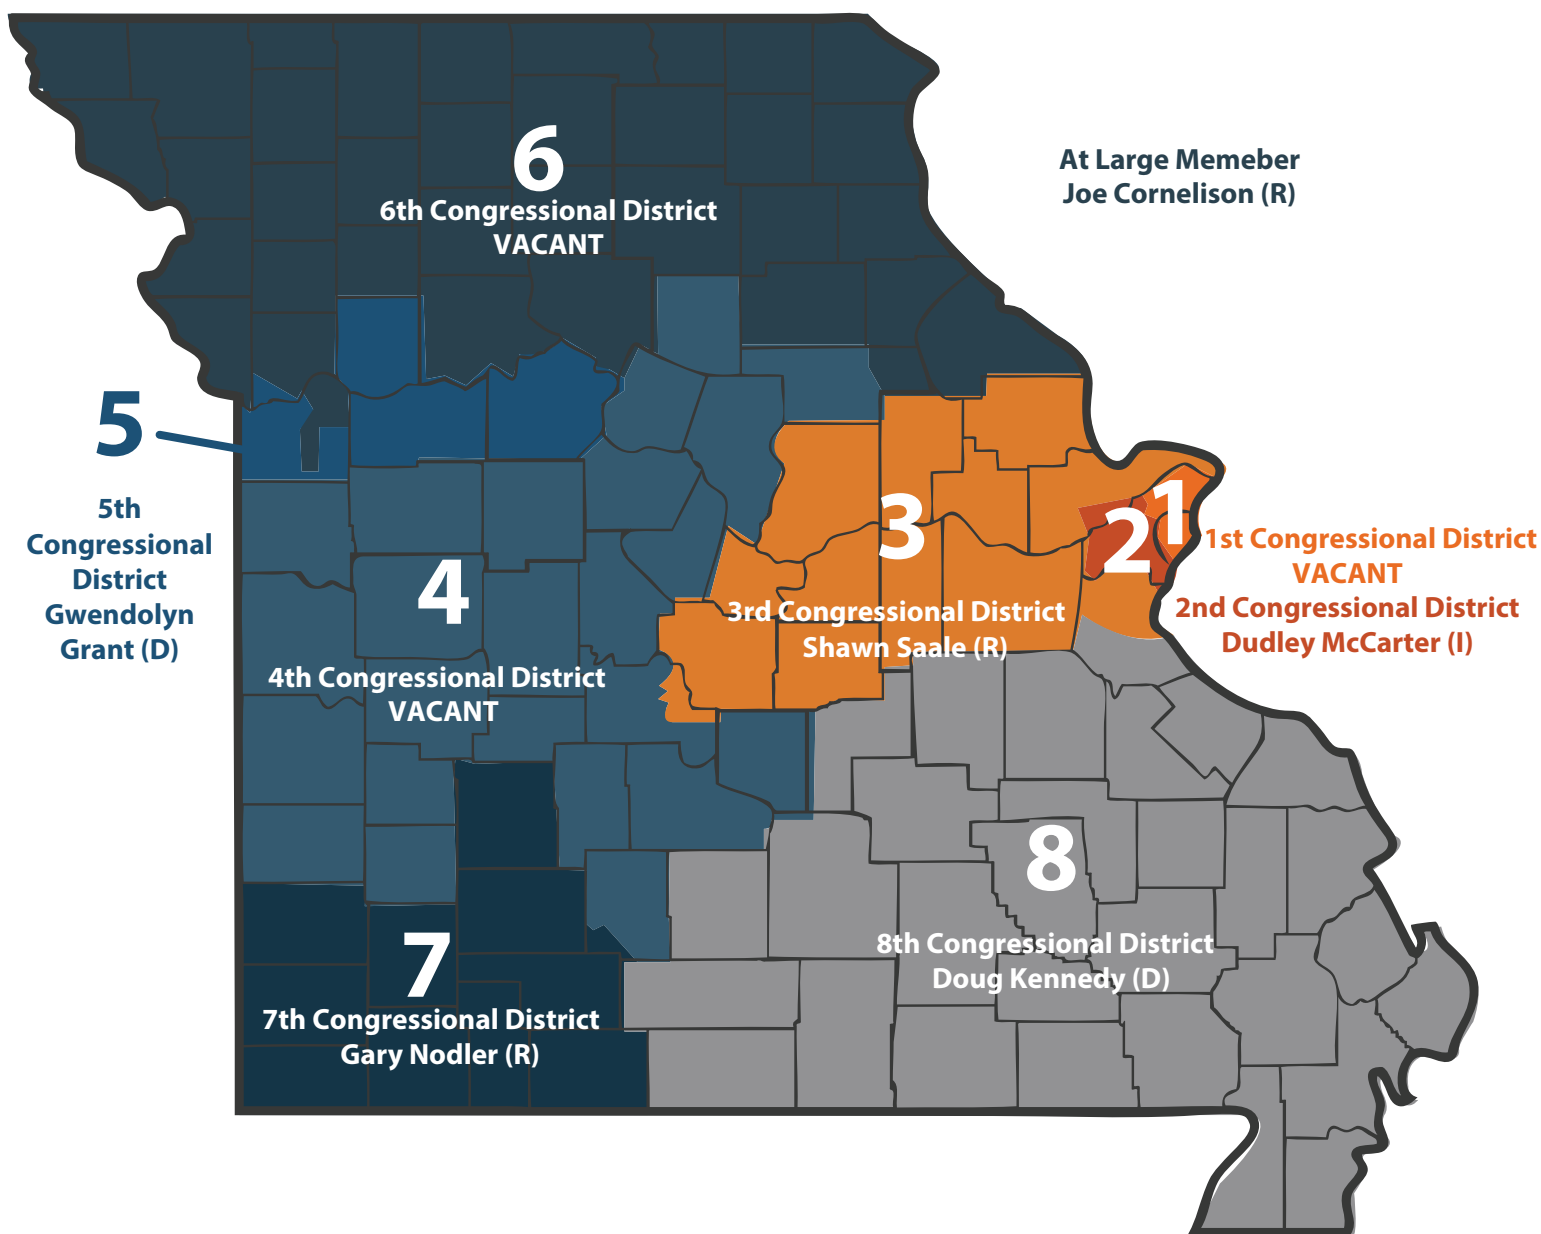

# Coordinating Board for Higher Education Members by Congressional District

## Coordinating Board for Higher Education Members by Congressional District

**4th District:** VACANT

**5th District:** Ms. Gwendolyn Grant - 8/29/2018 to 6/27/2022

**6th District:** VACANT

**7th District:** Mr. Gary Nodler - 8/29/2018 to 6/27/2022

**8th District:** Mr. Douglas Kennedy - 11/5/2015 to 6/27/2020

**At Large Member:** Mr. Joe Cornelison - 12/13/2017 to 6/27/2020

District	Description of boundary	Population
1	St. Louis County (part of), St. Louis City	736,055
2	Counties of Jefferson (part of), St. Charles (part of), St. Louis County (part of)	767,531
3	Counties of Jefferson (part of), Franklin, Gasconade, Maries, Osage, Cole, Callaway, Montgomery, Warren, Lincoln (part of), St. Charles (part of), Miller, Camden (part of)	774,899
4	Counties of Audrain (part of), Randolph, Boone, Howard, Moniteau, Cooper, Morgan, Camden (part of), Hickory, Benton, Pettis, Johnson, Henry, St. Clair, Cedar, Dade, Barton, Vernon, Bates, Cass, Dallas, Laclede, Pulaski, Webster (part of)	762,763
5	Counties of Jackson (part of), Ray, Lafayette, Saline, Clay (part of)	757,920
6	Counties of Lincoln (part of), Audrain (part of), Ralls, Marion, Shelby, Lewis, Monroe, Knox, Clark, Scotland, Schuyler, Adair, Macon, Chariton, Linn, Sullivan, Putnam, Mercer, Grundy, Livingston, Carroll, Caldwell, Daviess, Harrison, Worth, Gentry, DeKalb, Clinton, Clay (part of), Jackson (part of), Platte, Buchanan, Andrew, Nodaway, Holt, Atchison	765,667
7	Counties of Jasper, Newton, McDonald, Lawrence, Barry, Stone, Taney, Christian, Greene, Polk, Webster (part of)	770,073
8	Counties of Ozark, Douglas, Wright, Texas, Howell, Oregon, Shannon, Dent, Phelps, Crawford, Washington, Jefferson (part of), Iron, Reynolds, Carter, Ripley, Butler, Wayne, Madison, St. Francois, Ste. Genevieve, Perry, Bollinger, Cape Girardeau, Scott, Stoddard, Mississippi, New Madrid, Pemiscot, Dunklin	748,764