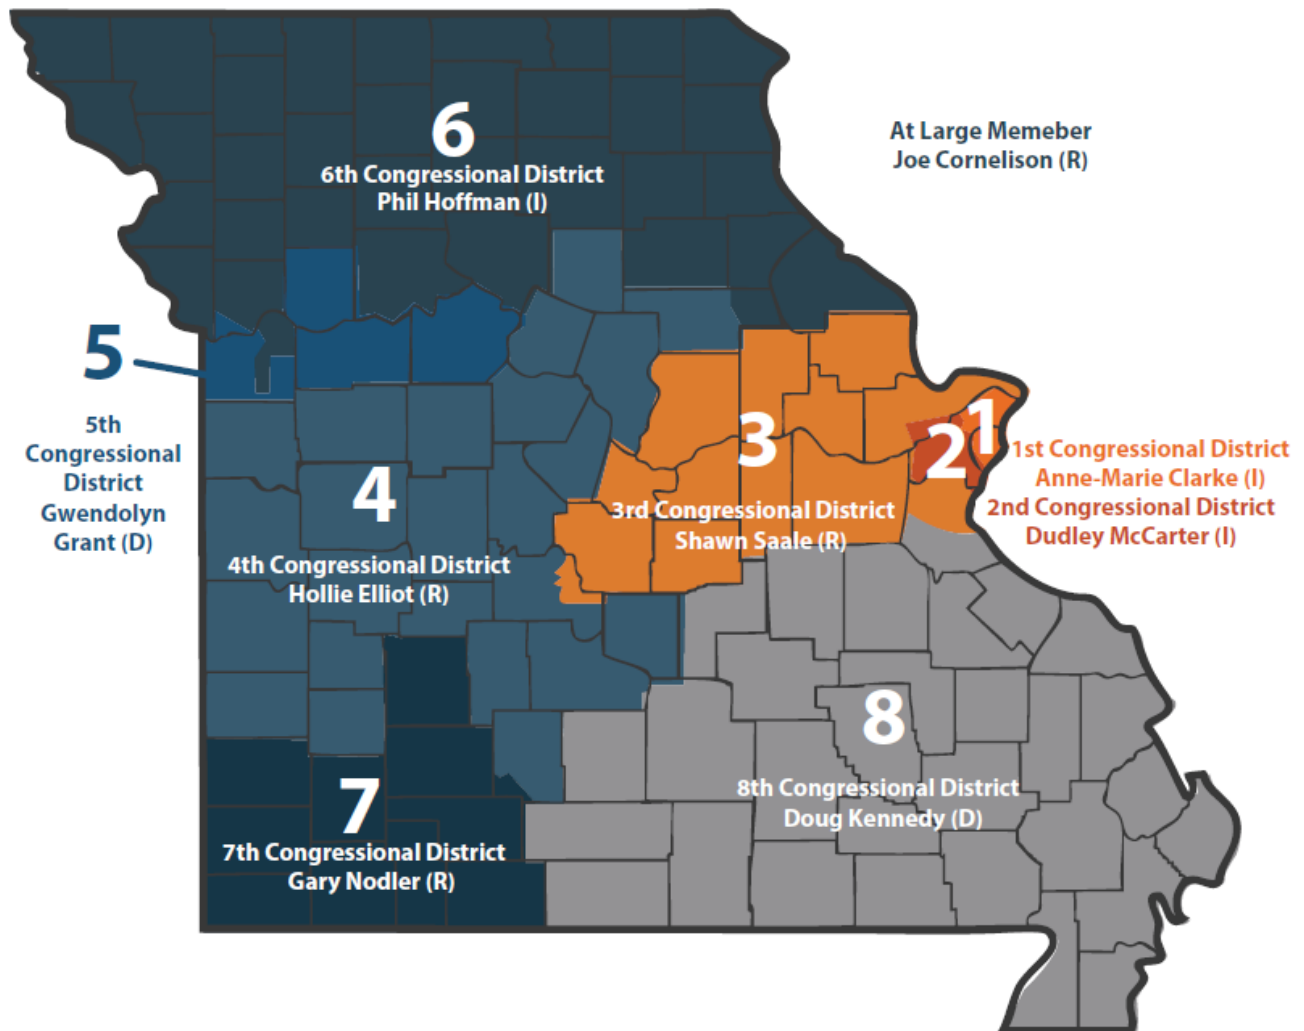

Coordinating Board for Higher Education Members by Congressional District

Coordinating Board for Higher Education Members by Congressional District

Term expirations for Coordinating Board for Higher Education Members:

At Large Member: Mr. Joe Cornelison - 12/13/2017 to 6/27/2020

District	Description of boundary	Population
1	St. Louis County (part of), St. Louis City	736,055
2	Counties of Jefferson (part of), St. Charles (part of), St. Louis County (part of)	767,531
3	Counties of Jefferson (part of), Franklin, Gasconade, Maries, Osage, Cole, Callaway, Montgomery, Warren, Lincoln (part of), St. Charles (part of), Miller, Camden (part of)	774,899
4	Counties of Audrain (part of), Randolph, Boone, Howard, Moniteau, Cooper, Morgan, Camden (part of), Hickory, Benton, Pettis, Johnson, Henry, St. Clair, Cedar, Dade, Barton, Vernon, Bates, Cass, Dallas, Laclede, Pulaski, Webster (part of)	762,763
5	Counties of Jackson (part of), Ray, Lafayette, Saline, Clay (part of)	757,920
6	Counties of Lincoln (part of), Audrain (part of), Ralls, Marion, Shelby, Lewis, Monroe, Knox, Clark, Scotland, Schuyler, Adair, Macon, Chariton, Linn, Sullivan, Putnam, Mercer, Grundy, Livingston, Carroll, Caldwell, Daviess, Harrison, Worth, Gentry, DeKalb, Clinton, Clay (part of), Jackson (part of), Platte, Buchanan, Andrew, Nodaway, Holt, Atchison	765,667
7	Counties of Jasper, Newton, McDonald, Lawrence, Barry, Stone, Taney, Christian, Greene, Polk, Webster (part of)	770,073
8	Counties of Ozark, Douglas, Wright, Texas, Howell, Oregon, Shannon, Dent, Phelps, Crawford, Washington, Jefferson (part of), Iron, Reynolds, Carter, Ripley, Butler, Wayne, Madison, St. Francois, Ste. Genevieve, Perry, Bollinger, Cape Girardeau, Scott, Stoddard, Mississippi, New Madrid, Pemiscot, Dunklin	748,764